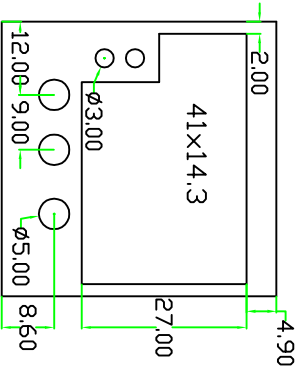

DRAWING OF 48x48 FRONT PLATES VENTURA

All dims. are in mm.

①

②

③

④

⑤

⑥

⑦

⑧

⑨

⑩