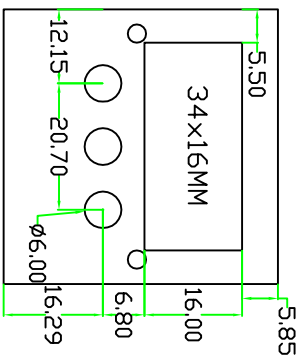

# DRAWING OF 48x48 FRONT PLATES VENTURA

All dims. are in mm.

①

②

③

④

⑤

⑥

⑦

⑧

⑨

⑩