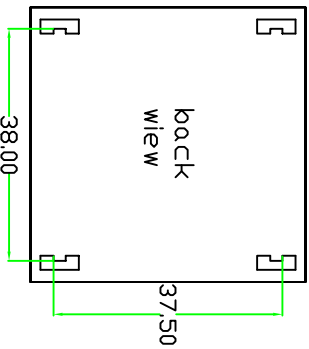

# DRAWING OF 48x48 FRONT PLATES VENTURA

All dims. are in mm.

①

②

③

④

⑤

⑥