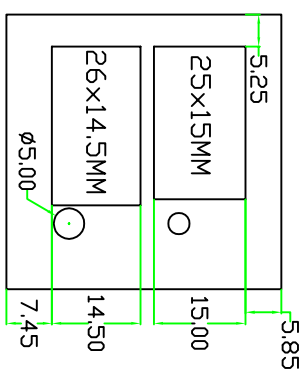

# DRAWING OF 48x48 FRONT PLATES VENTURA

All dims. are in mm.

①

②

③

④

⑤

⑥

⑦

⑧

⑨

⑩