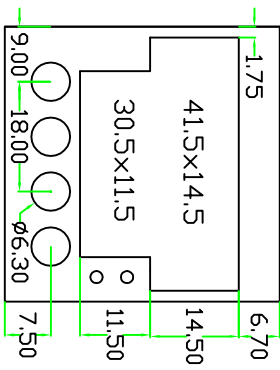

# DRAWING OF 48x48 FRONT PLATES VENTURA

All dims. are in mm.

①

②

③

④

⑤

⑥

⑦

⑧

⑨

⑩