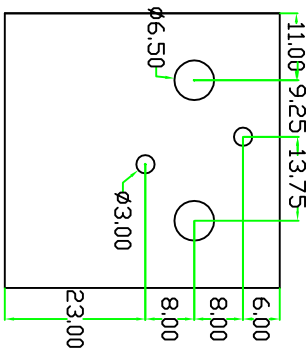

# DRAWING OF 48x48 FRONT PLATES VENTURA

All dims. are in mm.

①

②

③

④

⑤

⑥