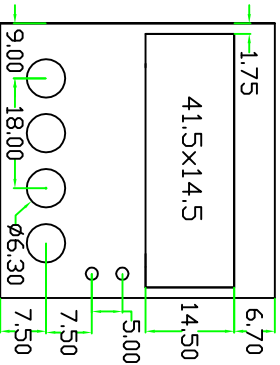

# DRAWING OF 48x48 FRONT PLATES VENTURA

All dims. are in mm.

①

②

③

④

⑤

⑥

⑦

⑧

⑨

⑩