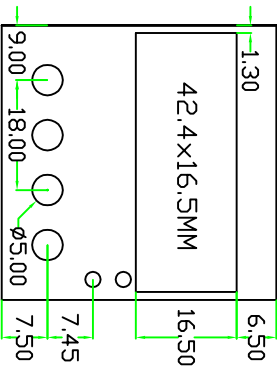

# DRAWING OF 48x48 FRONT PLATES VENTURA

All dims. are in mm.

①

②

③

④

⑤

⑥

⑦

⑧

⑨

⑩