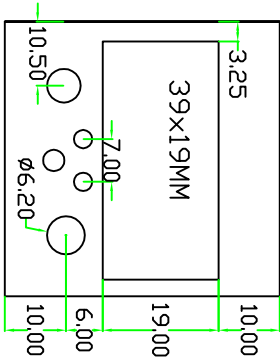

# DRAWING OF 48x48 FRONT PLATES VENTURA

All dims. are in mm.

①

②

③

④

⑤

⑥

⑦

⑧

⑨

⑩