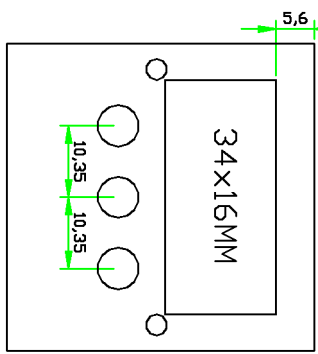

DRAWING OF 48x48 FRONT PLATES VENTURA

All dims. are in mm.

45x45 SQ.

①

45x45 SQ.

②

45x45 SQ.

③

45x45 SQ.

④

45x45 SQ.

⑤

back view

⑥

⑥

⑦