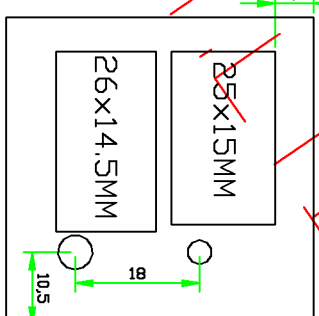

DRAWING OF 48x48 FRONT PLATES VENTURA

All dims. are in mm.

45x45 SQ.

①

45x45 SQ.

②

45x45 SQ.

③

45x45 SQ.

④

45x45 SQ.

⑤

back view

⑥

⑥

⑦