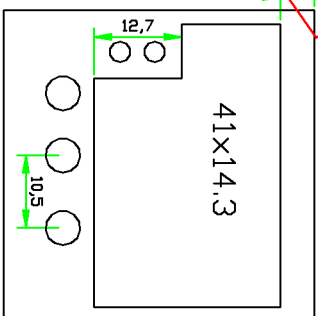

DRAWING OF 48x48 FRONT PLATES VENTURA

All dims. are in mm.

45x45 SQ.

①

45x45 SQ.

②

45x45 SQ.

③

45x45 SQ.

④

45x45 SQ.

⑤

back view

⑥

⑥

⑦