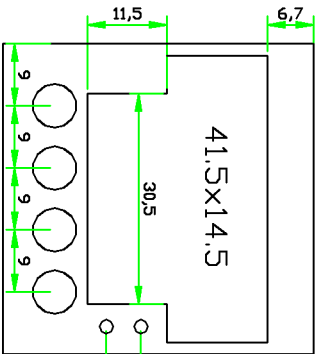

DRAWING OF 48x48 FRONT PLATES VENTURA

All dims. are in mm.

45x45 SQ.

①

45x45 SQ.

②

45x45 SQ.

③

45x45 SQ.

④

45x45 SQ.

⑤

back view

⑥

⑥

⑦