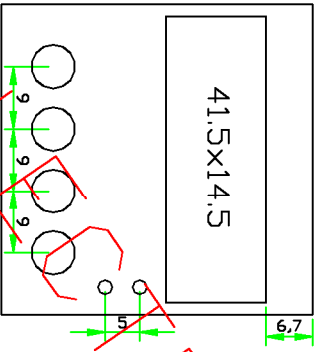

DRAWING OF 48x48 FRONT PLATES VENTURA

All dims. are in mm.

45x45 SQ.

①

45x45 SQ.

②

45x45 SQ.

③

45x45 SQ.

④

45x45 SQ.

⑤

back view

⑥

⑥

⑦

⑧

⑨

⑩

FOR ROOM