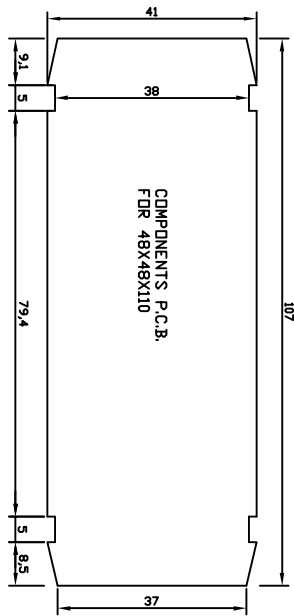

2

3

ELECTROCOM
CONNECTOR PVT. LTD.

Assembly Drawing For

48x48x72
48x48x85
48x48x110
With 16 Way Connector Back pl.

ALL DIMS. ARE IN M.M.