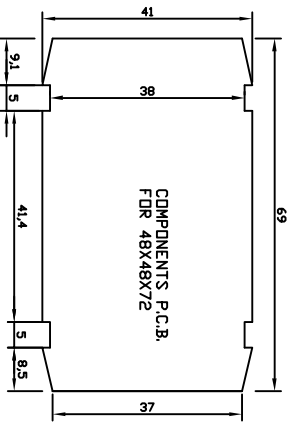

2

3

ELECTROCOM
CONNECTOR PVT. LTD.

Assembly Drawing For

48x48x72
48x48x85
48x48x110
With 16 Way Connector Back pl.

ALL DIMS. ARE IN M.M.