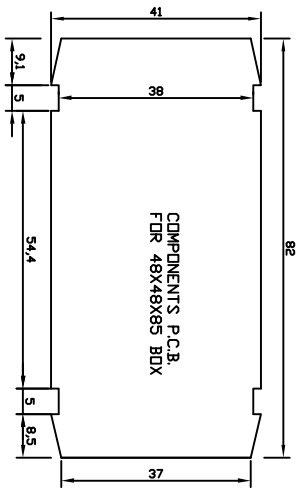

2

3

ELECTROCOM
CONNECTOR PVT. LTD.

Assembly Drawing For

48x48x72
48x48x85
48x48x110
With 16 Way Connector Back pl.

ALL DIMS. ARE IN M.M.