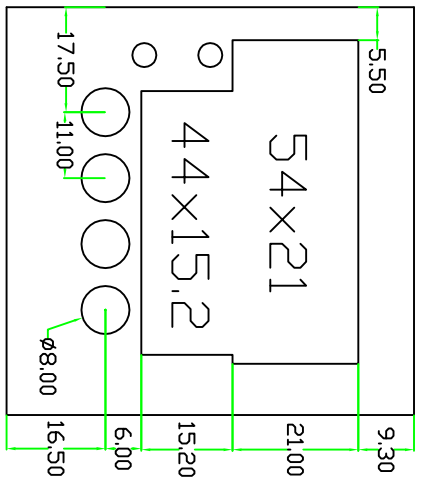

DRAWING OF 72X72 FRONT PLATES VENTURA

All dims. are in mm.

8

9

10

11

12

13

14

15