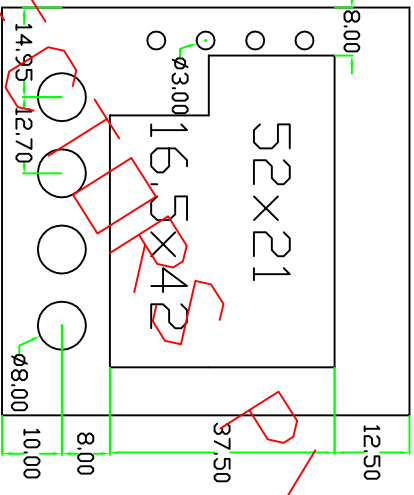

DRAWING OF 72X72 FRONT PLATES VENTURA

All dims. are in mm.

8

9

10

11

12

13

14

15