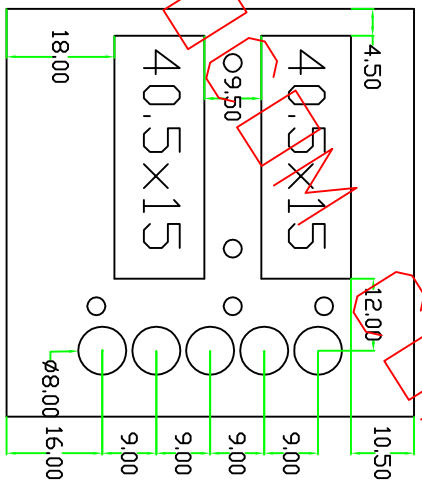

DRAWING OF 72X72 FRONT PLATES VENTURA

All dims. are in mm.

8

9

10

11

12

13

14

15