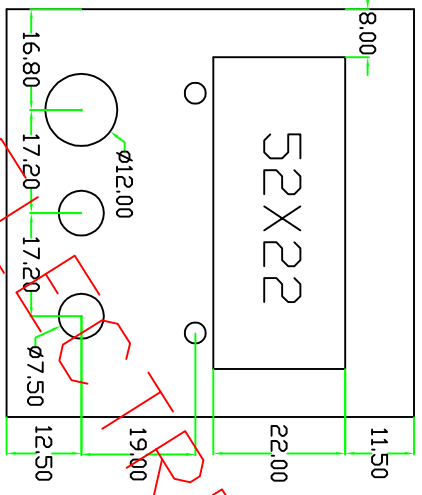

DRAWING OF 72X72 FRONT PLATES VENTURA

All dims. are in mm.

8

9

10

11

12

13

14

15