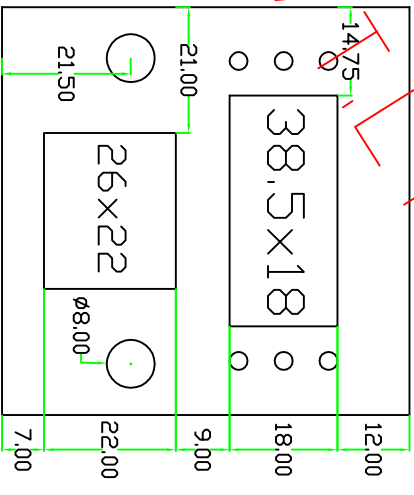

DRAWING OF 72X72 FRONT PLATES VENTURA

All dims. are in mm.

8

9

10

11

12

13

14

15