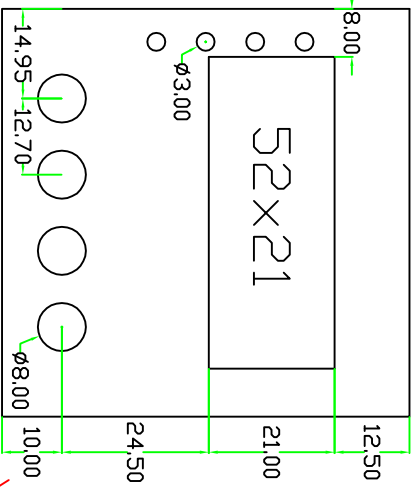

DRAWING OF 72X72 FRONT PLATES VENTURA

All dims. are in mm.

8

9

10

11

12

13

14

15