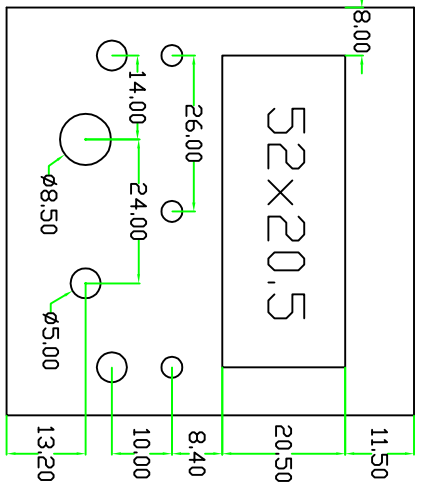

DRAWING OF 72X72 FRONT PLATES VENTURA

All dims. are in mm.

8

9

10

11

12

13

14

15