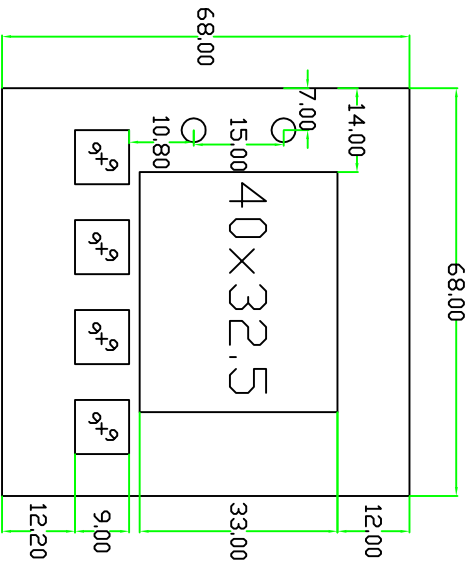

DRAWING OF 72X72 FRONT PLATES VENTURA

All dims. are in mm.

8

9

10

11

12

13

14

15