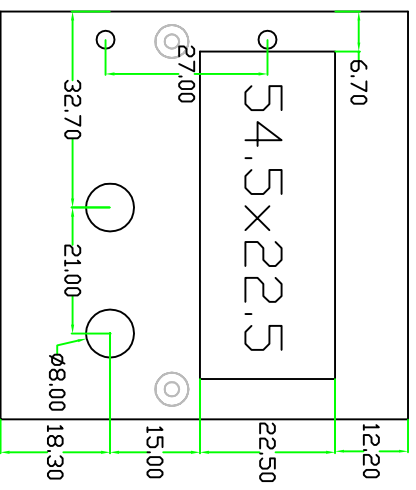

# DRAWING OF 72x72 FRONT PLATES VENTURA

All dims. are in mm.

VENTURA