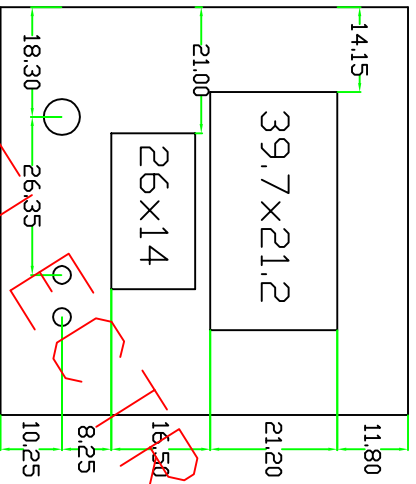

# DRAWING OF 72x72 FRONT PLATES VENTURA

All dims. are in mm.

VENTURA