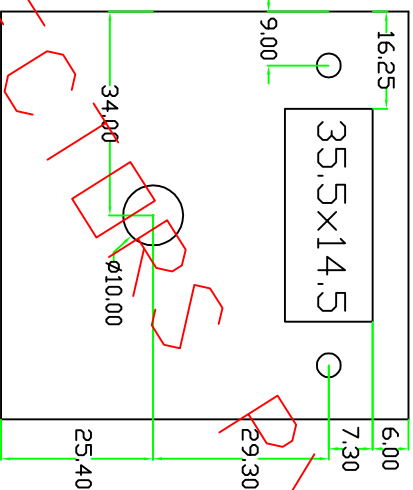

# DRAWING OF 72x72 FRONT PLATES VENTURA

All dims. are in mm.

VENTURA