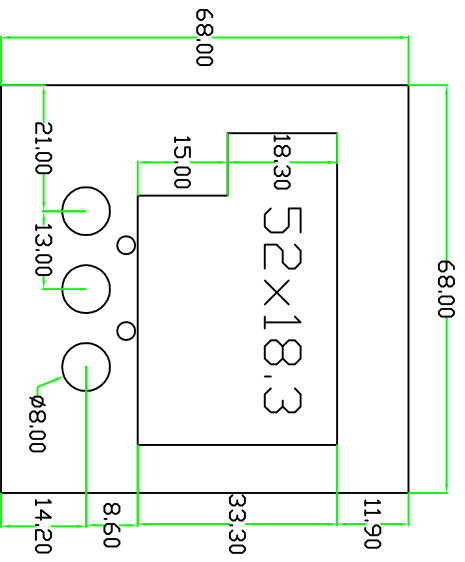

# DRAWING OF 72x72 FRONT PLATES VENTURA

All dims. are in mm.

VENTURA