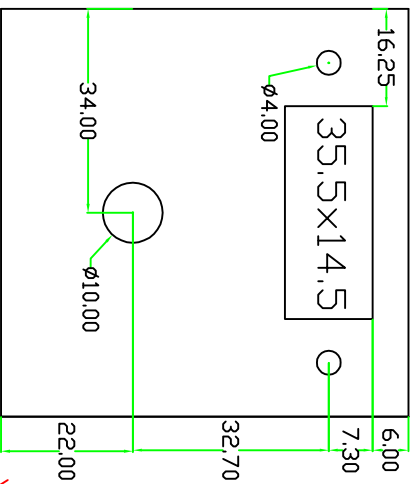

# DRAWING OF 72x72 FRONT PLATES VENTURA

All dims. are in mm.

VENTURA