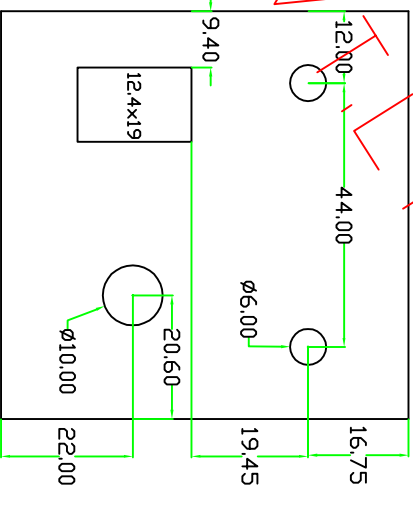

# DRAWING OF 72x72 FRONT PLATES VENTURA

All dims. are in mm.

VENTURA