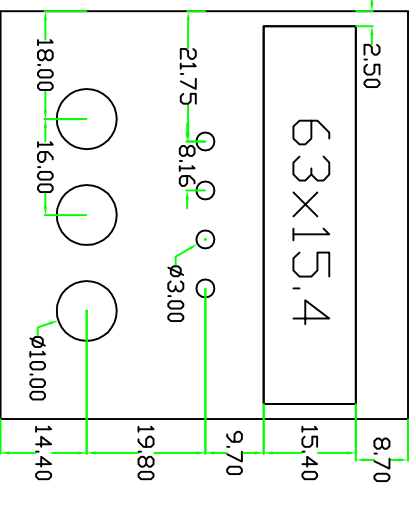

# DRAWING OF 72x72 FRONT PLATES VENTURA

All dims. are in mm.

VENTURA