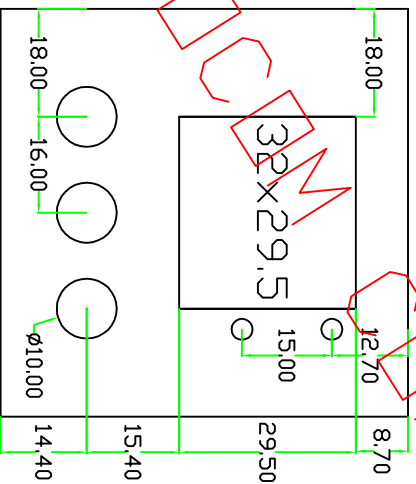

# DRAWING OF 72x72 FRONT PLATES VENTURA

All dims. are in mm.

VENTURA