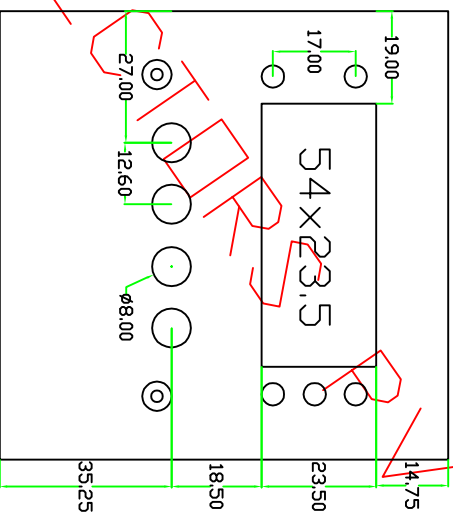

DRAWING OF 96X96 FRONT PLATES VENTURA

All dims. are in mm.

PAGE:5

VENTURA.COM