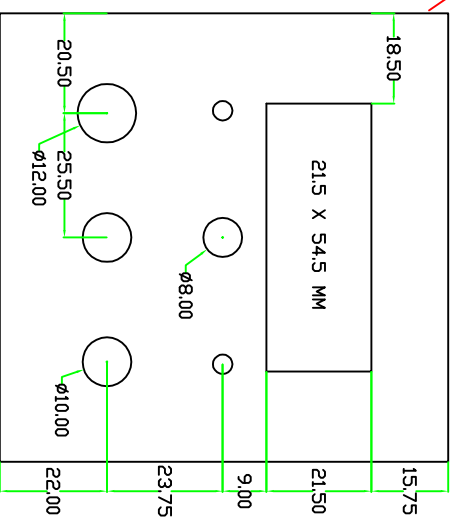

DRAWING OF 96X96 FRONT PLATES VENTURA

All dims. are in mm.

PAGE:5

VENTURA.COM