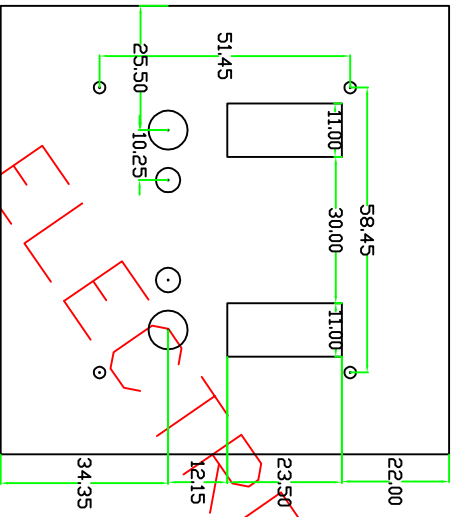

DRAWING OF 96X96 FRONT PLATES VENTURA

All dims. are in mm.

PAGE:5

VENTURA.COM