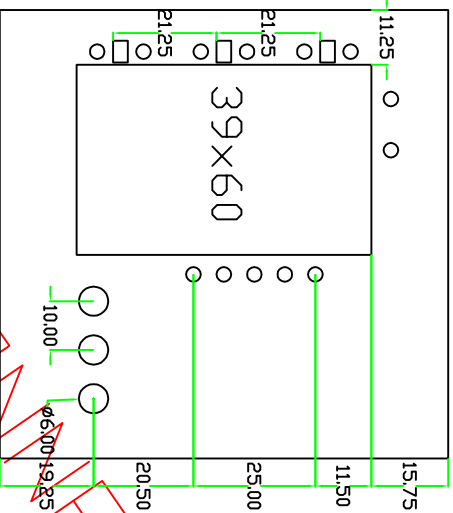

DRAWING OF 96X96 FRONT PLATES VENTURA

All dims. are in mm.

PAGE:5

VENTURA.COM