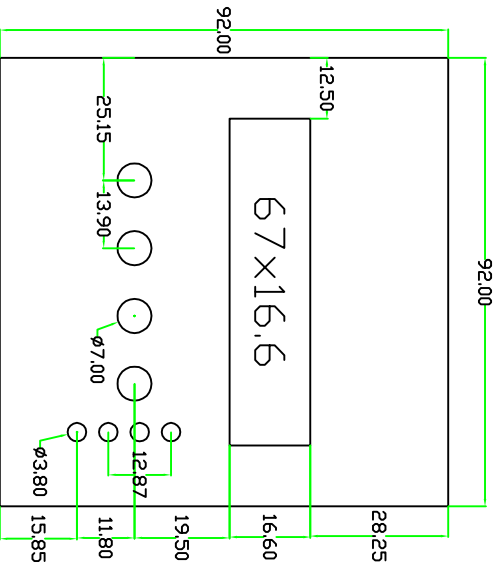

DRAWING OF 96X96 FRONT PLATES VENTURA

All dims. are in mm.

PAGE:5

VENTURA.COM